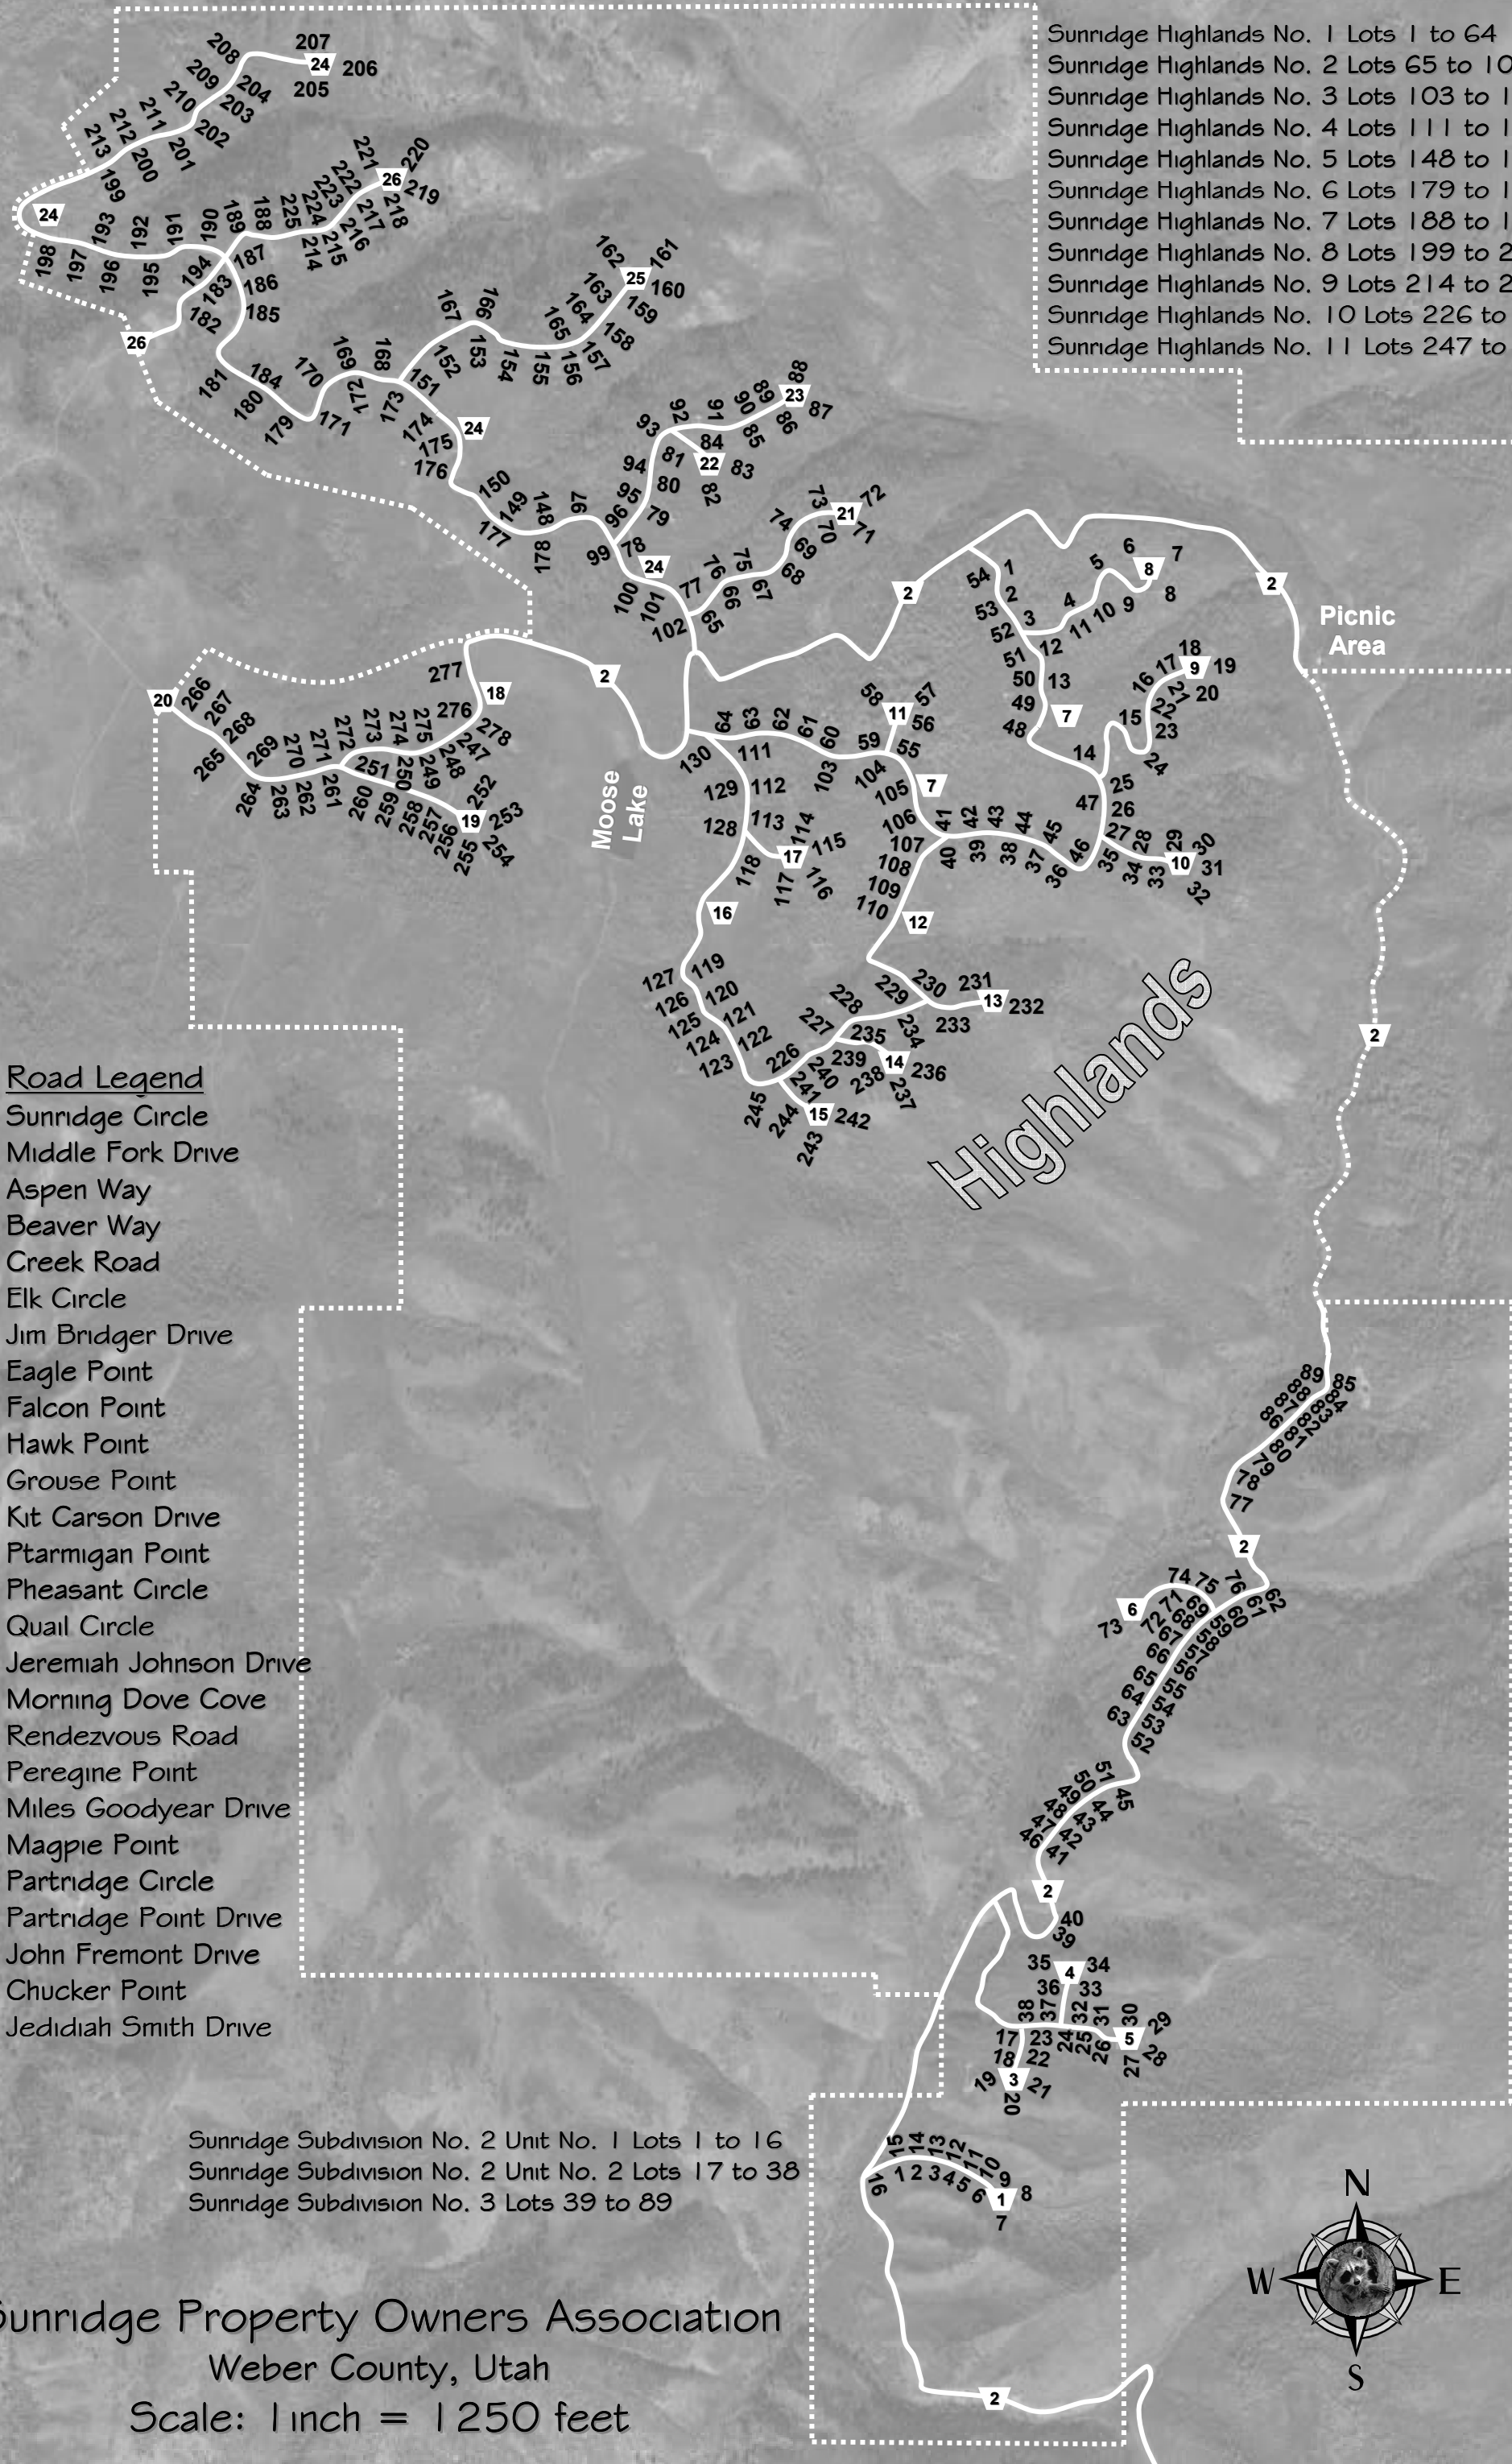

- Sunridge Highlands No. 1 Lots 1 to 64
- Sunridge Highlands No. 2 Lots 65 to 102
- Sunridge Highlands No. 3 Lots 103 to 110
- Sunridge Highlands No. 4 Lots 111 to 130
- Sunridge Highlands No. 5 Lots 148 to 178
- Sunridge Highlands No. 6 Lots 179 to 187
- Sunridge Highlands No. 7 Lots 188 to 198
- Sunridge Highlands No. 8 Lots 199 to 213
- Sunridge Highlands No. 9 Lots 214 to 225
- Sunridge Highlands No. 10 Lots 226 to 246
- Sunridge Highlands No. 11 Lots 247 to 278

Road Legend

- 1 Sunridge Circle
- 2 Middle Fork Drive
- 3 Aspen Way
- 4 Beaver Way
- 5 Creek Road
- 6 Elk Circle
- 7 Jim Bridger Drive
- 8 Eagle Point
- 9 Falcon Point
- 10 Hawk Point
- 11 Grouse Point
- 12 Kit Carson Drive
- 13 Ptarmigan Point
- 14 Pheasant Circle
- 15 Quail Circle
- 16 Jeremiah Johnson Drive
- 17 Morning Dove Cove
- 18 Rendezvous Road
- 19 Peregrine Point
- 20 Miles Goodyear Drive
- 21 Magpie Point
- 22 Partridge Circle
- 23 Partridge Point Drive
- 24 John Fremont Drive
- 25 Chucker Point
- 26 Jedidiah Smith Drive

Sunridge Subdivision No. 2 Unit No. 1 Lots 1 to 16
 Sunridge Subdivision No. 2 Unit No. 2 Lots 17 to 38
 Sunridge Subdivision No. 3 Lots 39 to 89

Sunridge Property Owners Association
 Weber County, Utah
 Scale: 1 inch = 1250 feet